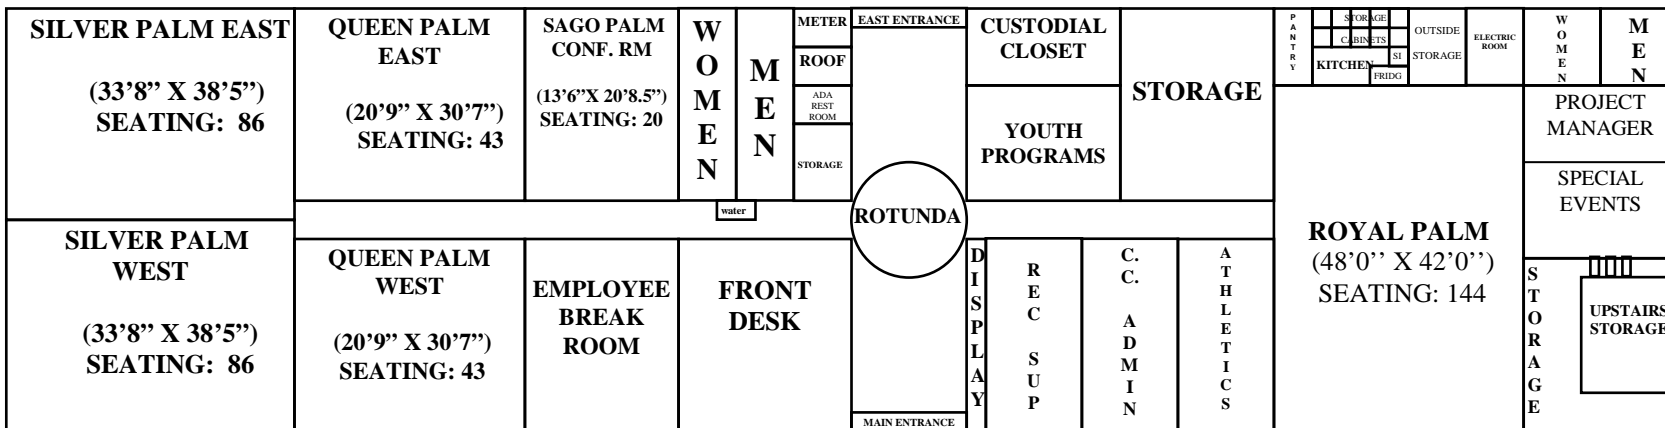

BOCA RATON COMMUNITY CENTER

150 CRAWFORD BLVD
BOCA RATON, FL 33432

CITY HALL

PARKING LOT

DIRECTIONS:

I-95 TO PALMETTO PARK ROAD (EXIT 38),
PALMETTO PARK ROAD EAST TO CRAWFORD BLVD (2ND LEFT AFTER NW 4TH AVE),
COMMUNITY CENTER IS THE FIRST COMPLEX ON RIGHT AFTER BASEBALL FIELD