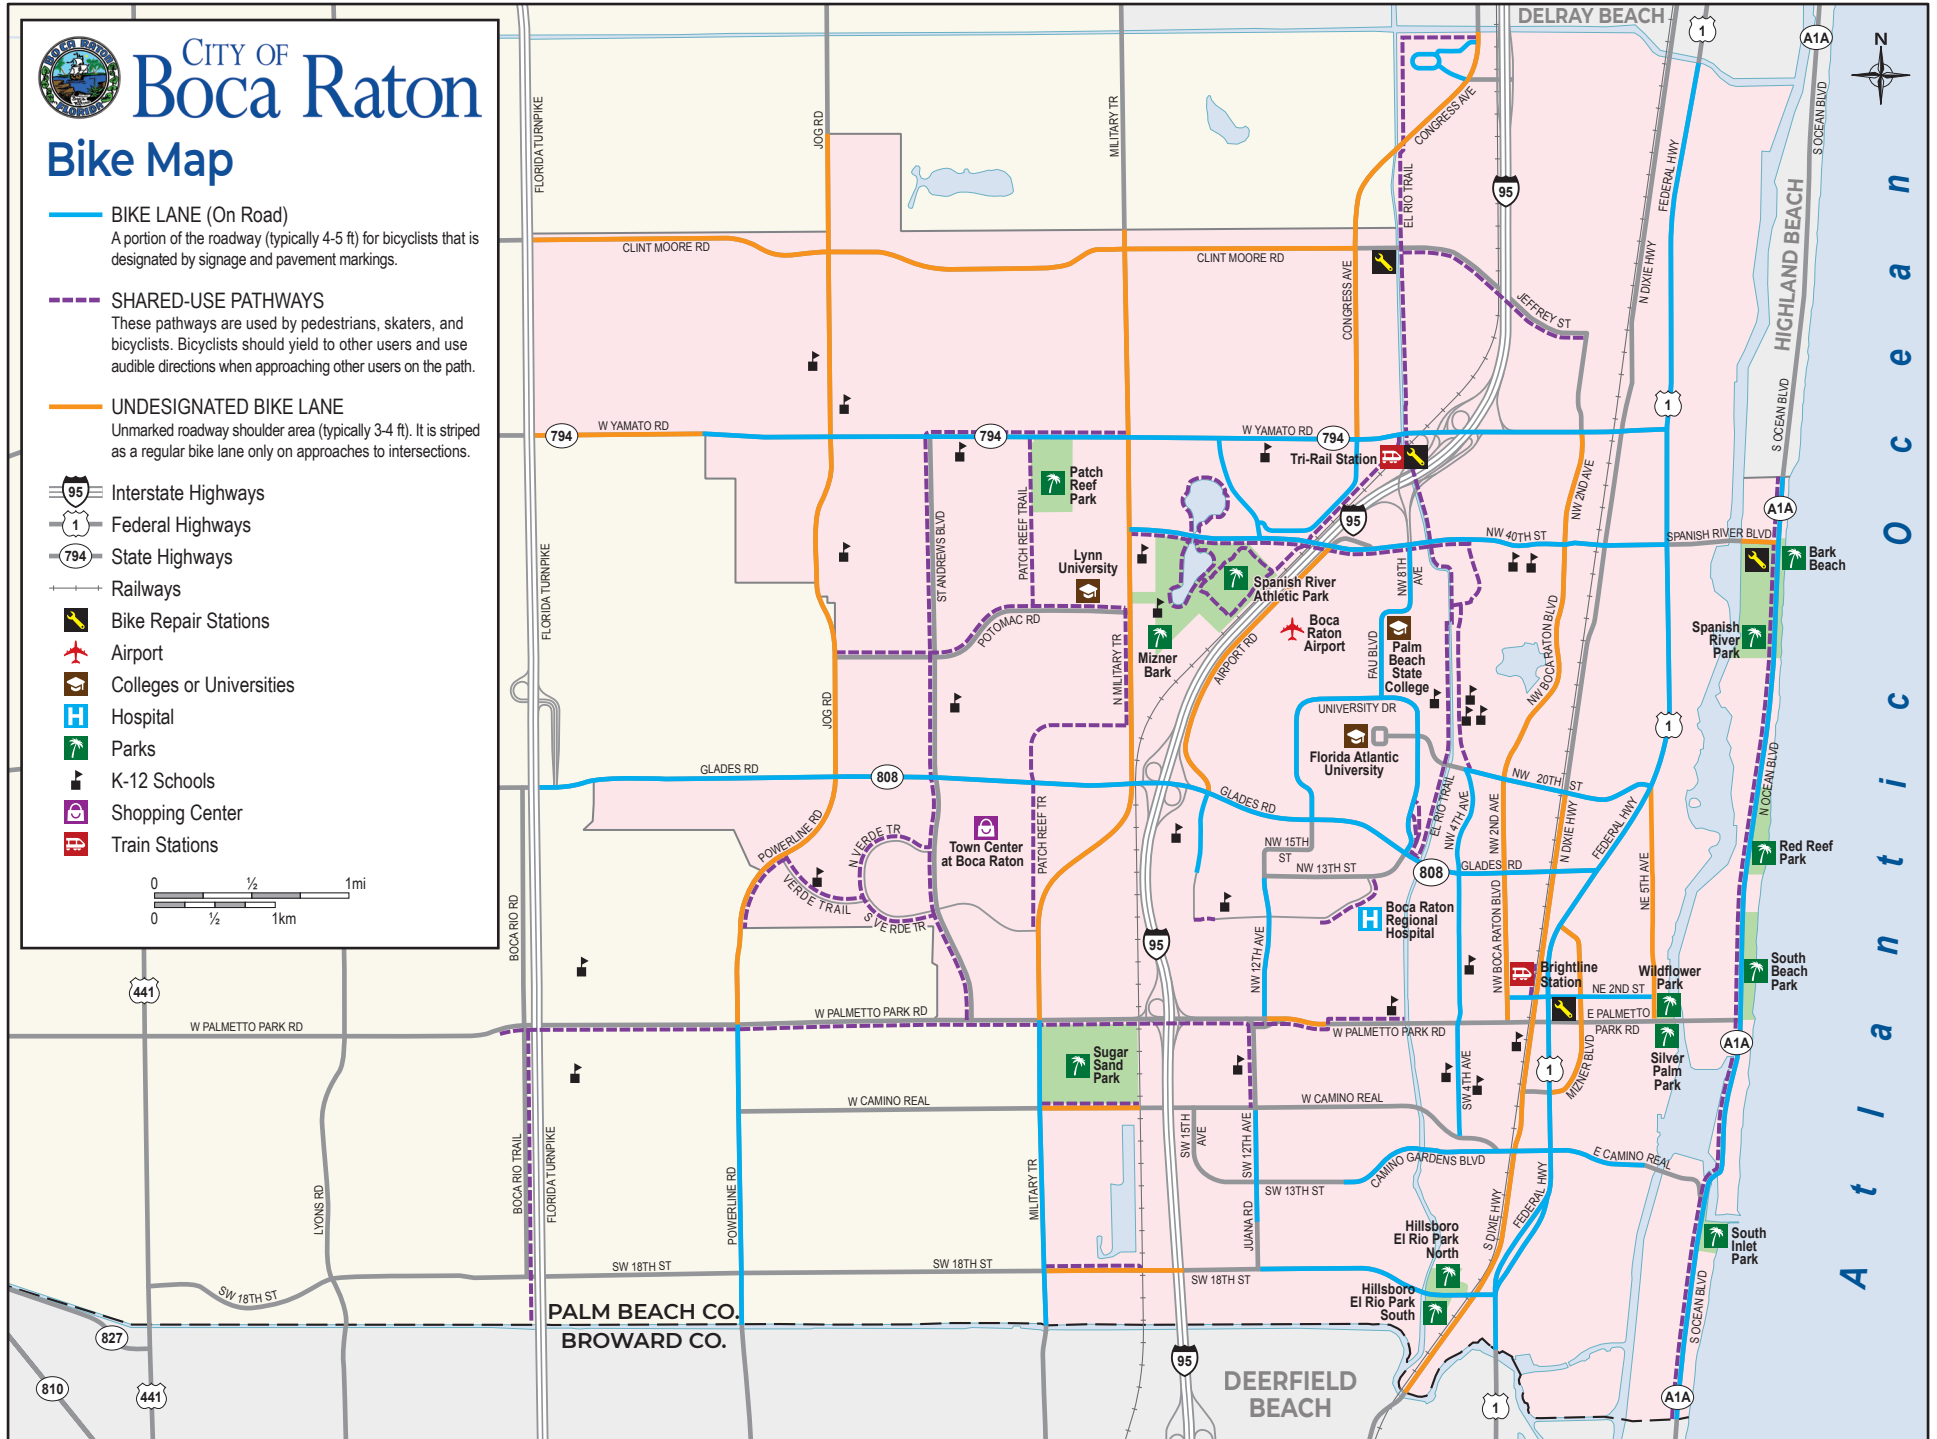

CITY OF Boca Raton

Bike Map

- **BIKE LANE (On Road)**
A portion of the roadway (typically 4-5 ft) for bicyclists that is designated by signage and pavement markings.
- - - **SHARED-USE PATHWAYS**
These pathways are used by pedestrians, skaters, and bicyclists. Bicyclists should yield to other users and use audible directions when approaching other users on the path.
- **UNDESIGNATED BIKE LANE**
Unmarked roadway shoulder area (typically 3-4 ft). It is striped as a regular bike lane only on approaches to intersections.
- Interstate Highways**
- Federal Highways**
- State Highways**
- Railways**
- Bike Repair Stations**
- Airport**
- Colleges or Universities**
- Hospital**
- Parks**
- K-12 Schools**
- Shopping Center**
- Train Stations**

A t l a n t i c o c e a n

PALM BEACH CO.
BROWARD CO.

DEERFIELD BEACH

DELRAY BEACH

HIGHLAND BEACH